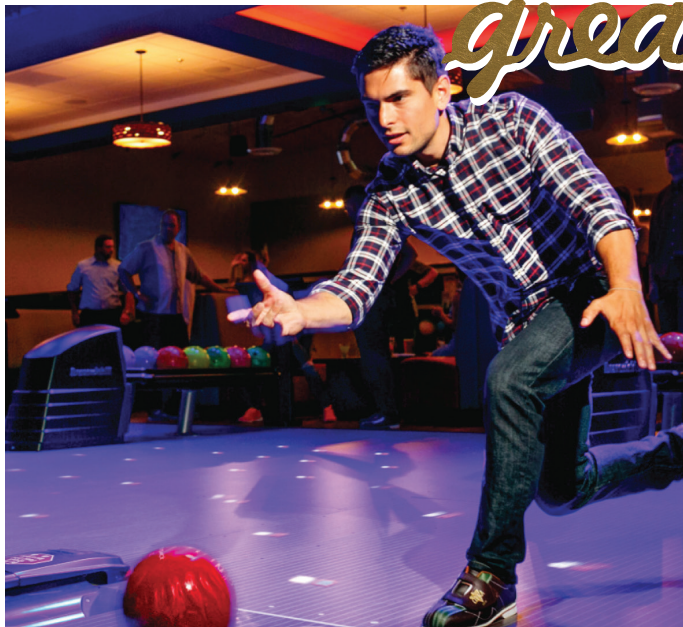

EAT ROLL PLAY

KingPins

PORTLAND BEAVERTON

TAPHOU

event
GUIDE

WHAT IS KINGPINS?

WE'RE NOT JUST A BOWLING ALLEY - WE'RE A DESTINATION FOR CREATING FUN EXPERIENCES AND LASTING MEMORIES IN OUR COMMUNITIES. WE DO THIS BY OFFERING THE BEST IN FAMILY ENTERTAINMENT, HIGH QUALITY FOOD AND BEVERAGE, AND BY HAVING A COMMITMENT TO BUILDING SINCERE RELATIONSHIPS WITH EVERY MEMBER OF OUR TEAM AND EACH AND EVERY GUEST WHO COMES THROUGH THE DOORS. SO NO MATTER WHAT YOUR AGE IS, KINGPINS HAS SOMETHING FOR YOU AND IS YOUR DESTINATION TO EAT, ROLL AND PLAY!

- LOCAL MEDICAL COMPANY

”

“

COMING FROM LIVING IN THE BEAVERTON AREA AS EARLY AS 1978, I HAVE SEEN MANY CHANGES IN TOWN AND THE IMPROVEMENT FROM WHEN THIS WAS SUNSET LANES TO KINGPINS NOW, IS FANTASTIC! WELL-WORTH THE WAIT FOR THE BEAVERTON AREA TO UPDATE!

- LOCAL MARKETING COMPANY

”

great for all **TO ENJOY**

BOWLING IS A SPORT THAT EVERYONE GREW UP WITH. KINGPINS FAMILY ENTERTAINMENT CENTER IS THE MOST MODERN AND UP TO DATE CENTER IN BEAVERTON COMPLETE WITH THIRTY-FOUR BOWLING LANES, OVER SIXTY ARCADE GAMES, TWO LEVEL LASER TAG ARENA AND TAPHOUSE BAR & GRILL. WE CAN TAKE ANY CELEBRATION TO THE NEXT LEVEL.